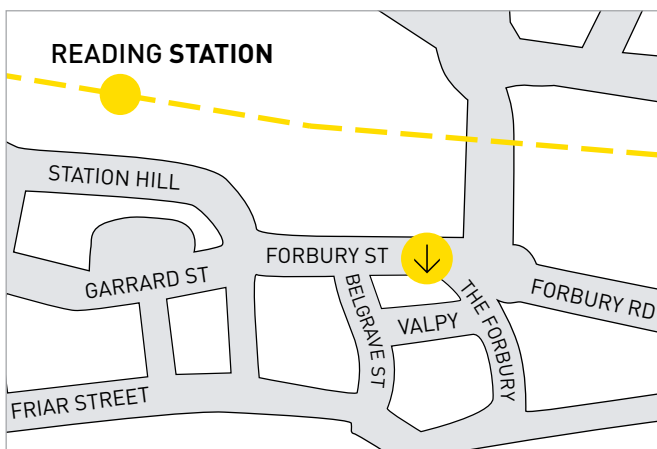

Thames Valley Office Map

→ 2ND FLOOR / TANGENT HOUSE
FORBURY ROAD
READING / RG1 1SB
0844 856 1930

FROM READING TRAIN STATION:

Exit from the entrance by Boots pharmacy.

Turn left at the bottom of the steps. Walk until the pedestrian lights and cross the road.

The main entrance is located in front of you.

Reception is on the second floor.

BY CAR:

When exiting the A329, follow signs to the Oracle.

When approaching the Hospital on your left, pass a petrol station on your right and turn immediately after onto Sidmouth Street following signs to the Station.

Turn right at the traffic lights; follow the road to the left passing two traffic lights and over the bridge.

When you approach a roundabout turn left, proceed to the next roundabout and turn right.

Proceed below the train bridge and turn left into the Station car park. Follow directions through the Station (ABOVE).