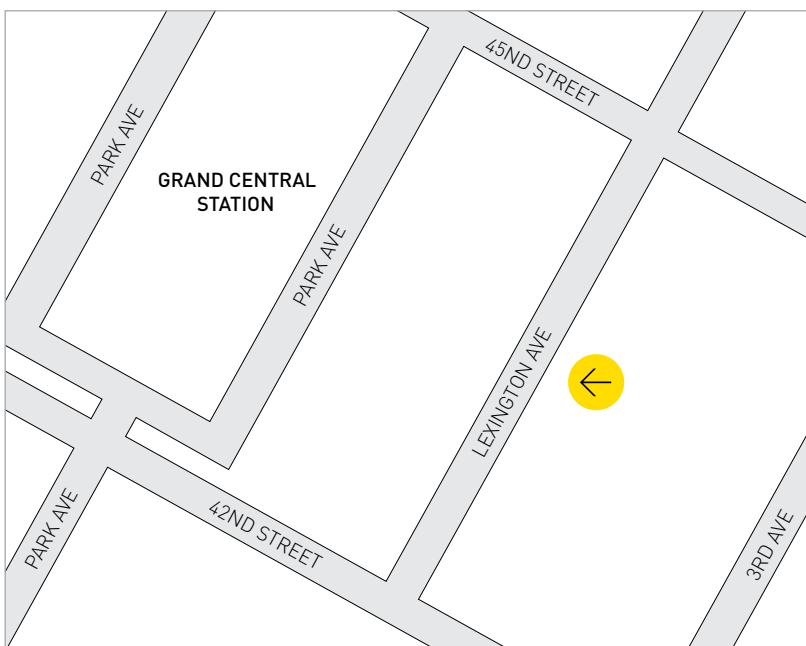

New York Office Map

→ THE CHRYSLER BUILDING
405 LEXINGTON AVENUE
NEW YORK / NY 10174
+44(0) 844 856 1930

DIRECTIONS TO 405 LEXINGTON AVENUE

Main entrance is on Lexington Avenue between 42nd and 45rd Streets, conveniently located across the Street from Grand Central Station.

ADDITIONAL ENTRANCES

On 42nd Street between Lexington and Third Avenues.

On 43rd Street between Lexington and Third Avenues.