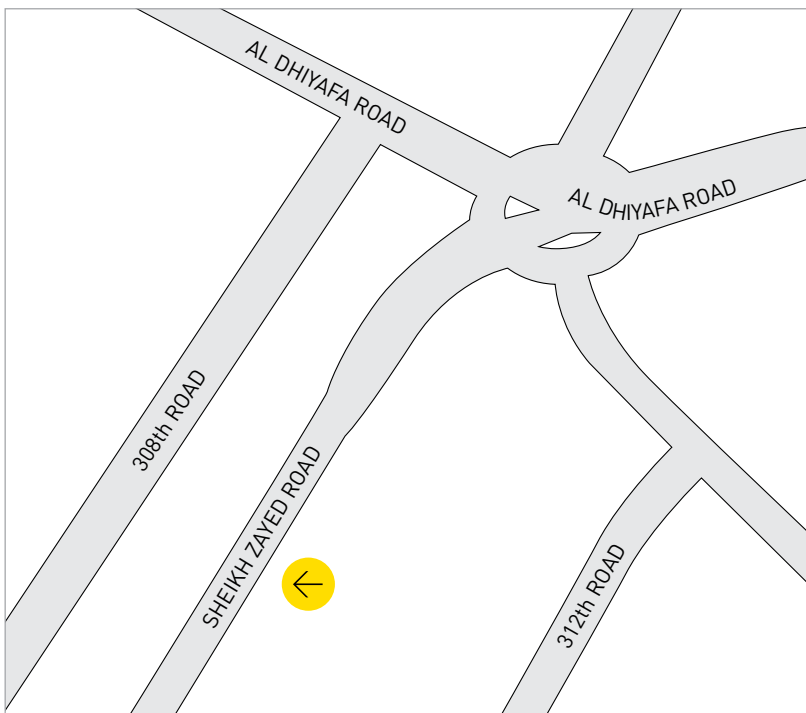

## Dubai Office Map

→ EMIRATES TOWERS  
SHEIKH ZAYED ROAD  
DUBAI  
+44(0) 844 856 1930